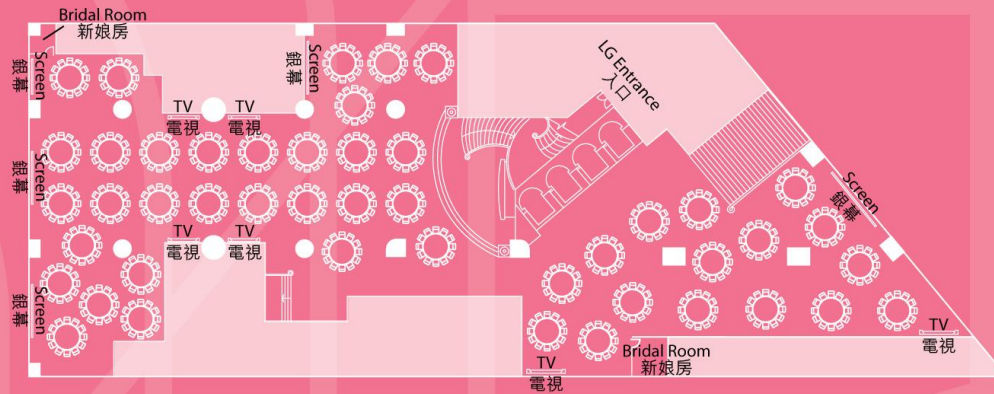

DIAMOND BALLROOM

金鑽廳

Location 位置：Basement | 低層I字

Size 面積： 859 sq. m 平方米

Seating Capacity 容納人數：

- Round Table 筵席
552 persons人 (46 tables席)
- Cocktail 酒會
550 persons人

- A unique and brand new banquet venue, which can be divided into 2 separate function rooms, with a maximum capacity of 46 tables.
- Spectacular ballroom with a 3-storey atrium, stylish marble staircase entrance and stage.

- 3m x 3m remote-controlled drop-down projection screen.
- Flexible modern jalousie to make the venue more open or private.
- High-tech equipment such as built-in and extensive plasma televisions at all corners.
- 全新豪華的宴會場地，設計嶄新獨特，可筵開46席，也可分隔成兩個多功能宴會廳。
- 前廳部分樓高三層，旁邊一道雲石階梯直達禮台，瑰麗堂皇，典雅大方。
- 擁有3米 x 3米超大型活動投影屏幕。
- 場地兩旁設有格調高雅之屏障，可按需要進行公開或私人活動。
- 等離子顯示屏遍佈全場多個位置，先進視聽燈光設備一應俱全。